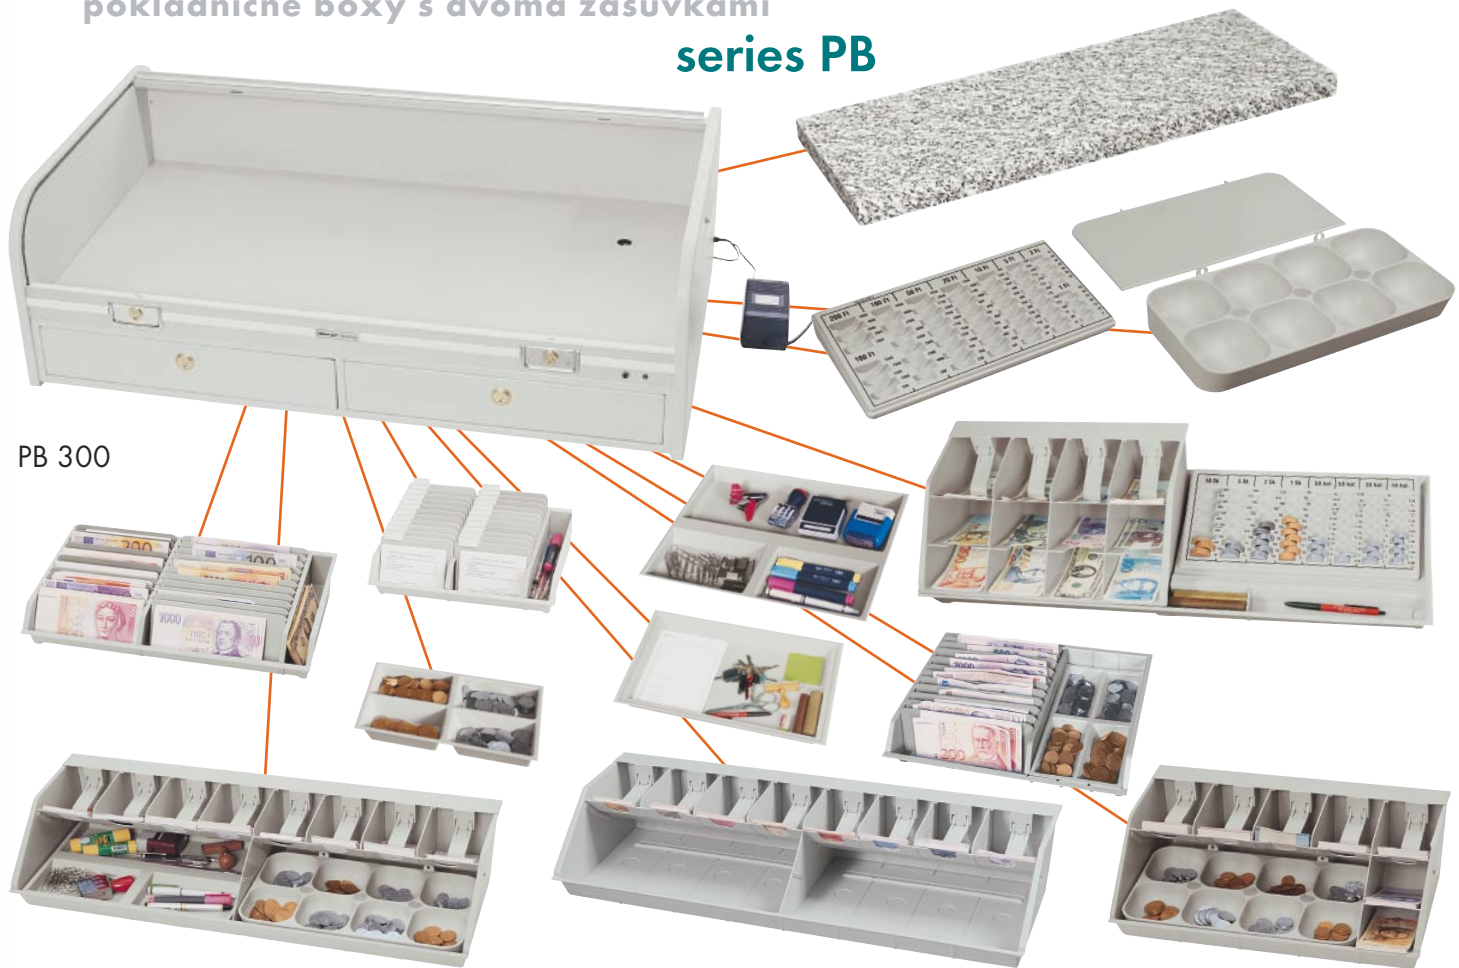

▶ **cash boxes with two safe drawers**
pokladničné boxy s dvoma zásuvkami

series PB

PB 300

The cash box with two drawers makes it possible to equip an exchange offices for work with several currencies. The active safety is increased by time locks on the drawers.

- the cash box is made of high-strength light metal in combination with reinforced polyurethane with an integrated high security drawer made of 3 mm thick steel with double-plated front part

- the universal safe drawer is used for storing banknotes, coins, documents, securities and various office items

- the cash container can be bolt-fitted to tables or built in counters

- additional cash storing cartridge

- the cash boxes are normally delivered in light grey RAL 7035 colour with elox coated shutter in natural colour

- pokladničný box je vyrobený z tvrdého polyuretánu a vysokopevnostného ľahkého kovu, do ktorého je zabudovaná trezorová zásuvka z 3 mm hrubého oceľového plechu s dvojitým čelom zásuvky

- univerzálna trezorová zásuvka určená na úschovu bankoviek, mincí, dokumentov, cenín ako i rôznych kancelárskych potrieb